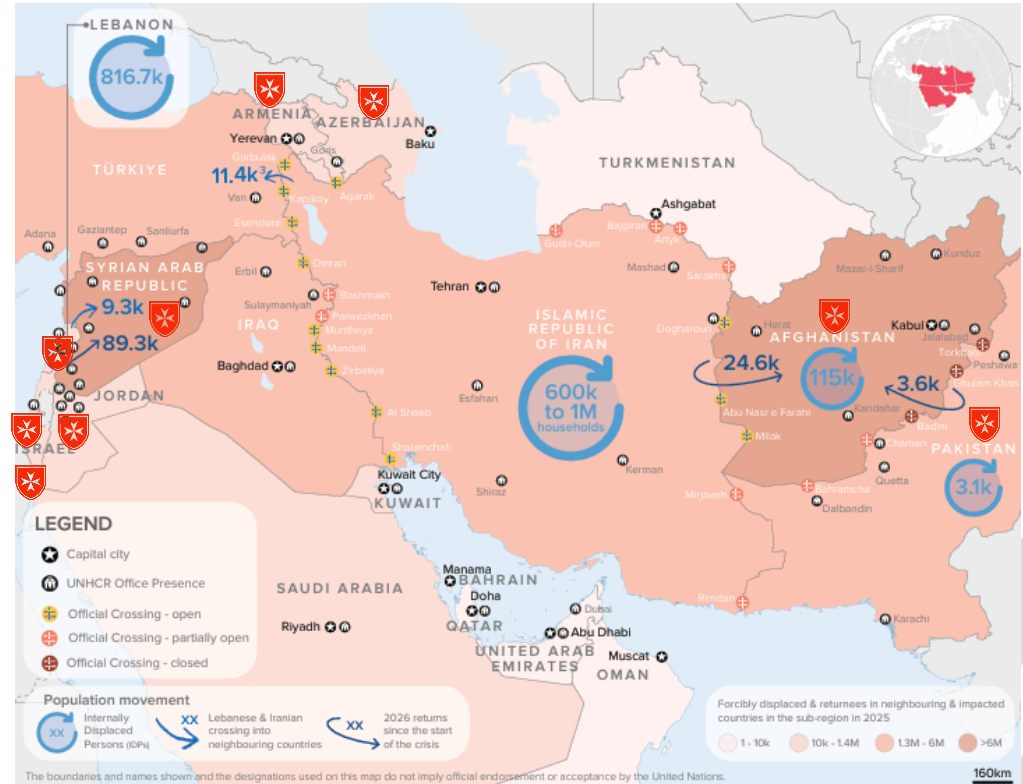

The affected areas already hosted **24.6 million forcibly displaced people**.

- Nearly every country in the Middle East is sustaining damage from missile hits, drone strikes or shrapnel, many reporting casualties
- There are large displacement movements in South-West Asia and the Middle East. Overall, more than **4 million additional people have been forcibly displaced, mostly within their own countries** (Source: [UNHCR](#)).
- According to WHO, hospitals and other health facilities have reportedly been damaged amid the conflict, raising concerns for medical workers and patients, the WHO warns.
- **Price increases and travel restrictions are making humanitarian activities more difficult across the region**

Lebanon

Current emergency response: Order of Malta Lebanon (OML) teams are deployed across the country with 600 active staff members, specially where there is an influx of displacement to respond to the needs of families, offering **healthcare services, PSS kits and food distributions** with support from MI. **Rapid increase in displacement to over 800,000 people (on the 6th of March it was 95,000 people) according to the UN.** Many OML staff members have been displaced themselves. Most difficult to reach people are those who have not been evacuated or have chosen to shelter in place. Pledges of international aid are incoming. Refugee and returnee movements have been observed across the border towards Syria

Statistics from DRM Lebanon:

- 822,600 registered IDPs, of which 128,200 in collective shelters,
- 1774 wounded,
- 687 dead

Security: One OML staff member was killed in a Christian Village in south Lebanon on 12.3.2026. Tense situation with risk of escalation of internal tensions continues. Movement is limited by security situation. Reports of Israeli advance into south Lebanon.